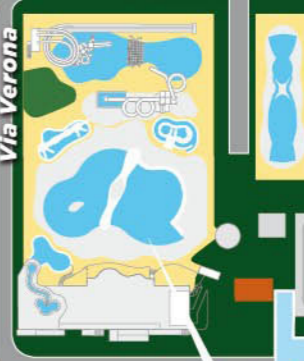

VENEZIA ®

VENEZIA ®

CAVALLINO

VIA TORINO

MURANO

TORCELLO

ART&PARK HOTEL

FUNNY WORLD

RECEPTION

LODGING POINT

VENEZIA ®

MOBILE HOME LOUNGE

CARAVAN FIFTY

MOBILE HOME EASY

TOUR OPERATOR

WC

MOBILE HOME STANDARD

TOUR OPERATOR

WC

WC

TOUR OPERATOR

SHOPPING CENTER

Piazza Venezia

Piazza Lido